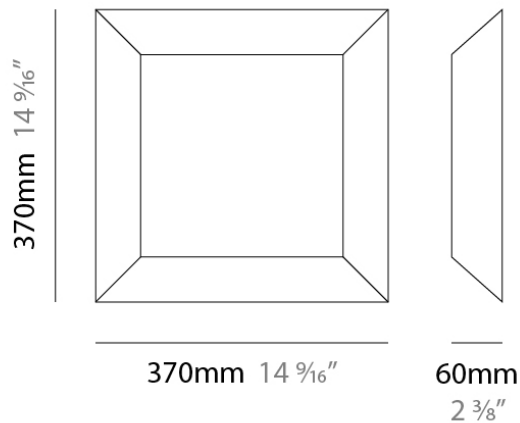

ALL FLUO SURFACE

D82208

GENERAL

Series: All Fluo _____
Brand: Panzeri _____
Division: Design _____
Mounting Type: Surface _____
Mounting Location: Ceiling _____
Subcategory: Ambient _____

PHYSICAL

Shape: Square _____
Length (mm): 370 _____
Length (in): 14 1/2 _____
Height (mm): 370 _____
Height (in): 14 1/2 _____
Extension (mm): 60 _____
Extension (in): 2 3/8 _____
Light Distribution: Direct _____
Weight (kg): 4.09 _____
Weight (lbs): 9 _____
Diffuser: Matte White Glass _____
Fixture Finish: WHI _____
Fixture Material: Glass / Aluminum _____

ELECTRICAL

Number of Lamps: 2 _____
Lamp Type: LED Retrofit / CFL _____
Bulb Included: Bulb Not Included _____
Total Output Wattage (W): 20 / 36 _____
Max. Wattage Per Lamp (W): 20 / 36 _____
Lamp Base: 2G11 _____
Dimming: Non-Dimmable _____
Driver Included: Yes _____
Driver Location: Integrated _____
Driver Type: Ballast - 120Vac _____
Input Voltage (V): 120 _____

LED

OPTICAL

RATINGS AND CERTIFICATIONS

Certified By: CSA Certified to UL and CSA Standards _____
IP rating: IP30 _____